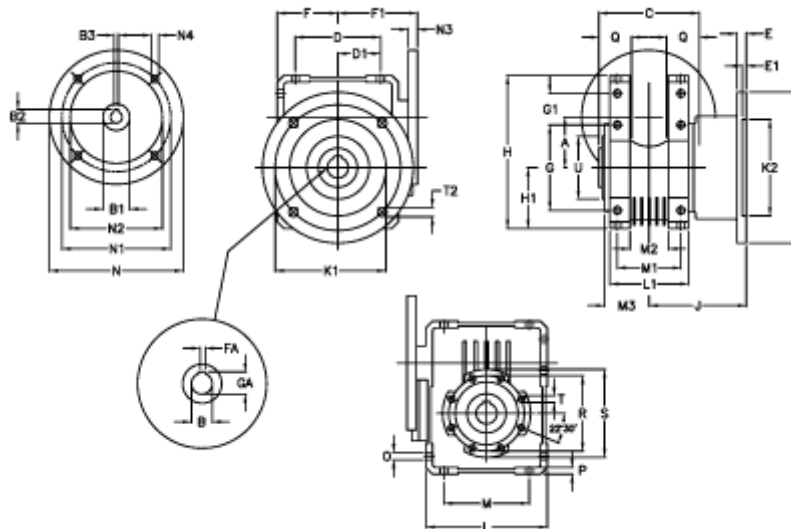

Article number: 392208600743536

Description: Worm Gear with Torque Limiter
W86 L2-UF-7-P90 B5

Measures

A = 86.90	E = 15	H = 245.5	M = 144	N4 = 11,5	U = 110
B = 35	E1 = 6	H1 = 100.0	M1 = 101	O = 11.5	
B1 E7 = 24	F = 100	J = 151.0	M2 = 57	P = 11	
B2 = 27.3	F1 = 128	K = 210	M3 = 65	Q = 45	
B3 H9 = 8	FA = 10	K1 = 176	N = 200	R = 130	
C = 140	G = 144	K2 = 152	N1 = 165	S = 150	
D = 144.0	G1 = 45.5	L = 200	N2 = 130	T = M10x18	
D1 = 72.0	GA = 38.3	L1 = 125	N3 = 12.0	T2 = 12.5	